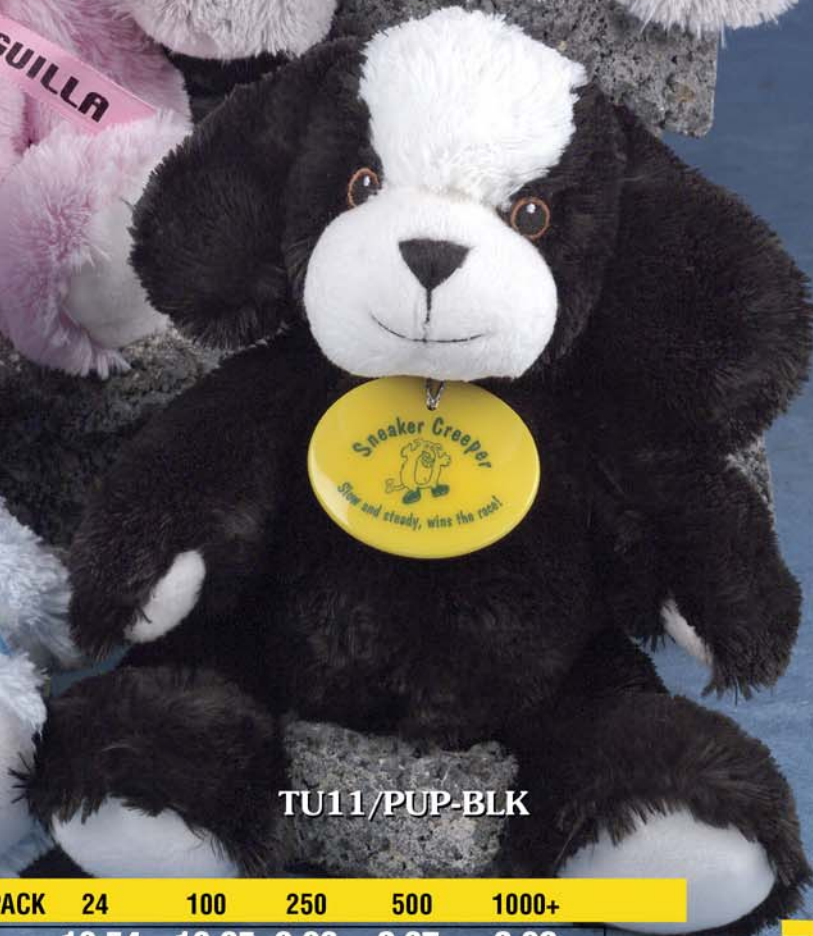

11" TUMBLES™

NEW!
LUSHPLUSH™
MATERIAL

©

TU11/PUP-PEC

**EMBROIDERED
EYES!!**

"BABY SOFT"

TU11/PUP-GRY

TU11/BPK

TU11/BBL

TU11/PUP-BLK

STYLE #	SIZE	DESCRIPTION	SIZE CODE	CASE PACK	24	100	250	500	1000+
TU11	11"	TUMBLES FAMILY™	MTS	24	10.54	10.25	9.03	8.37	8.08

PRICES INCLUDE A ONE STANDARD COLOR IMPRINT ON A TEE OR OTHER ACCESSORY.