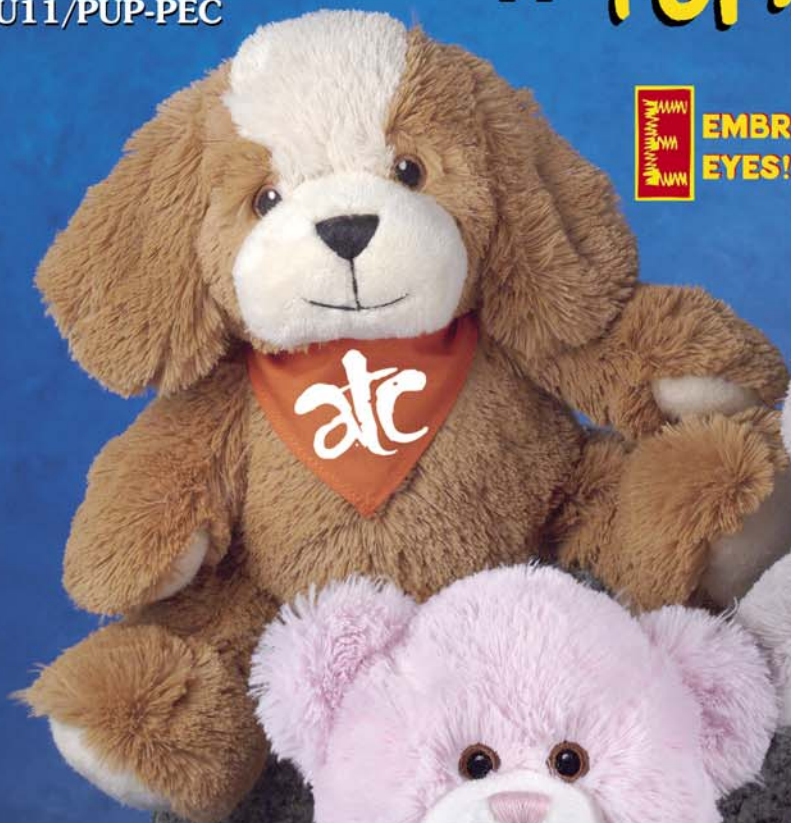

11" TUMBLES™

NEW!
LUSHPLUSH™
MATERIAL

©

TU11/PUP-PEC

**EMBROIDERED
EYES!!**

"BABY SOFT"

TU11/PUP-GRY

TU11/BPK

TU11/BBL

TU11/PUP-BLK

STYLE #	SIZE	DESCRIPTION	SIZE CODE	CASE PACK	24	100	250	500	1000+
TU11	11"	TUMBLES FAMILY™	MTS	24	10.54	10.25	9.03	8.37	8.08

PRICES INCLUDE A ONE STANDARD COLOR IMPRINT ON A TEE OR OTHER ACCESSORY.