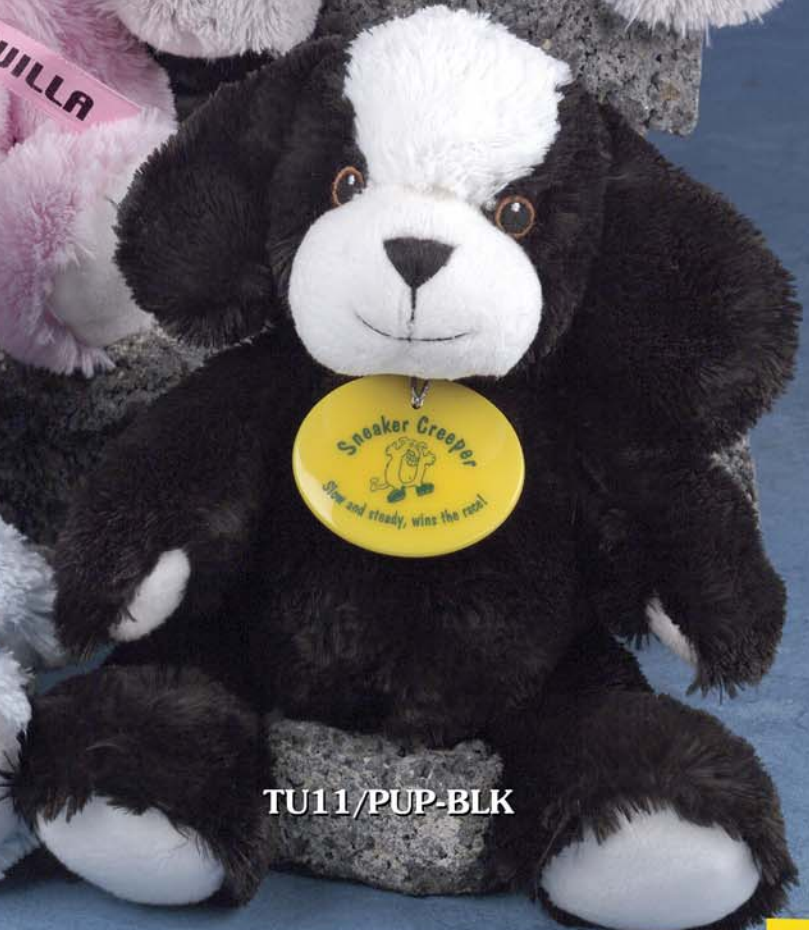

11" TUMBLES™

NEW!
LUSHPLUSH™
MATERIAL

©

TU11/PUP-PEC

**EMBROIDERED
EYES!!**

"BABY SOFT"

TU11/PUP-GRY

TU11/BPK

TU11/BBL

TU11/PUP-BLK