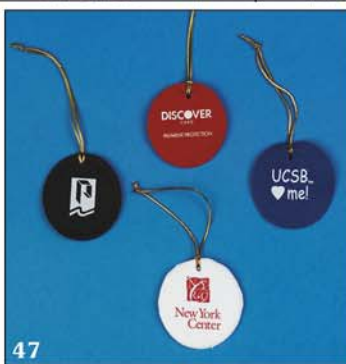

44

BACKPACK

BOX #	ITEM #	DESCRIPTION	COLORS	\$ WITH ANY ANIMAL(s)	\$ BOUGHT ALONE (s)	SIZE CODE See Pg 60	IMPRINT AREA Length x Height
41	A-PIR	PIRATE'S EYE PATCH	BLACK	\$0.77*	\$1.33	ALL	1" x 1"
42	A-ASCOT-M	ASCOT/SCARF	RED - WHITE - ROYAL - BLACK - YELLOW	\$0.88*	\$1.54	6TS-BBTS-ST5-MTS	3" x 3/4"
	A-ASCOT-XL	ASCOT/SCARF	RED - WHITE - ROYAL - BLACK - YELLOW	\$1.15*	\$1.95	MTS-LTS-XLTS	3" x 3/4"
43	A-BDG	BADGE	RED - GOLD	\$1.15*	\$1.95	ALL	1 1/2" x 1 1/2"
44	A-BAK/R	RED BACKPACK	RED	\$2.34	\$4.10	6TS-BBTS-ST5-MTS	2 1/2" x 2 1/2"
	A-BAK/BL	NAVY BLUE BACKPACK	NAVY BLUE	\$2.34	\$4.10	6TS-BBTS-ST5-MTS	2 1/2" x 2 1/2"

45

SPECTACLES

46

GUITAR

47

FELT CIRCLE

48

FELT HEART