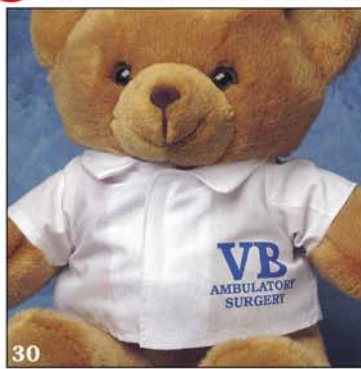

ACCESSORIES FOR AGES OVER 12

BOUGHT ALONE price, does NOT include an imprint.

BOUGHT ALONE price, does NOT include an imprint.

30 LAB COAT

BOX #	ITEM #	DESCRIPTION	COLORS	$ WITH ANY ANIMAL(s)	$ BOUGHT ALONE (s)	SIZE CODE See Pg 60	IMPRINT AREA Length x Height
29	A-DRSB/XS	X-SMALL DR'S SCRUB SUIT (2PC)	GREEN OR BLUE	$1.47	$2.56	6TS	2" x 1 1/4"
	A-DRSB/S	SMALL DR'S SCRUB SUIT (2PC)	GREEN OR BLUE	$1.93	$3.38	BBTS - STS	2 1/2" x 1 3/4"
	A-DRSB/M	MEDIUM DR'S SCRUB SUIT (2PC)	GREEN OR BLUE	$2.29	$4.00	MTS	3" x 2"
	A-DRSB/L	LARGE DR'S SCRUB SUIT (2PC)	GREEN	$2.90	$5.08	LTS	3" x 2"
30	A-LAB/XS	X-SMALL LAB COAT	WHITE	$1.08	$1.90	6TS	1 3/4" x 1 3/4"
	A-LAB/S	SMALL LAB COAT	WHITE	$1.35	$2.36	BBTS - STS	2" x 2"
	A-LAB/M	MEDIUM LAB COAT	WHITE	$1.75	$3.03	MTS	2" x 2"
	A-LAB/L	LARGE LAB COAT	WHITE	$2.14	$3.74	LTS	3" x 2"
31	A-NUR/XS	X-SMALL NURSES UNIFORM	WHITE	$1.18	$2.00	6TS	1 1/2" x 3/4"
	A-NUR/S	SMALL NURSES UNIFORM	WHITE	$1.48	$2.27	BBTS - STS	2" x 1 1/4"
	A-NUR/M	MEDIUM NURSES UNIFORM	WHITE	$1.75	$2.72	MTS	2" x 1 1/2"
	A-NUR/L	LARGE NURSES UNIFORM	WHITE	$2.35	$3.62	LTS	3" x 2"
32	A-WEST/XS	X-SMALL WESTERN VEST	RED - BLACK - BROWN	$1.11	$1.95	6TS	3/4" x 3/4"
	A-WEST/S	SMALL WESTERN VEST	RED - BLACK - BROWN	$1.23	$2.15	BBTS - STS	1" x 1"
	A-WEST/M	MEDIUM WESTERN VEST	RED - BLACK - BROWN	$1.35	$2.36	MTS	1 1/2" x 1 1/2"