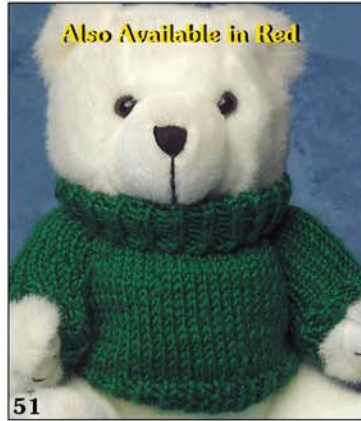

# ACCESSORIES FOR AGES OVER 12

Accessories shown with asterisk  can be substituted for tee shirt at no additional cost.

BOUGHT ALONE price, does NOT include an imprint.

Sweater also Available in Red w/White Heart

50

SWEATER W/HEART

Also Available in Red

51

SWEATER

52

CAPE

BOX #	ITEM #	DESCRIPTION	COLORS	\$ WITH ANY ANIMAL(s)	\$ BOUGHT ALONE (s)	SIZE CODE See Pg 60	IMPRINT AREA Length x Height
50	A-SWT/WH-M	WHITE SWEATER/RED HEART MEDIUM	WHITE w/RED HEART	\$3.58	\$6.26	STS - MTS	NA
	A-SWT/RED-M	RED SWEATER/WHITE HEART MEDIUM	RED w/WHITE HEART	\$3.58	\$6.26	STS - MTS	NA
	A-SWT/WH-L	WHITE SWEATER/RED HEART LARGE	WHITE w/RED HEART	\$4.10	\$7.18	MTS - LTS	NA
51	A-SWT/R-M	RED SWEATER MEDIUM	RED	\$3.58	\$6.26	STS - MTS	NA
	A-SWT/G-M	GREEN SWEATER MEDIUM	GREEN	\$3.58	\$6.26	STS - MTS	NA
	A-SWT/R-L	RED SWEATER LARGE	RED	\$4.10	\$7.18	MTS - LTS	NA
	A-SWT/G-L	GREEN SWEATER LARGE	GREEN	\$4.10	\$7.18	MTS - LTS	NA
52	A-CAPE	CAPE	RED - WHITE - ROYAL - BLACK	\$0.77*	\$1.33	STS - MTS	3" x 2"