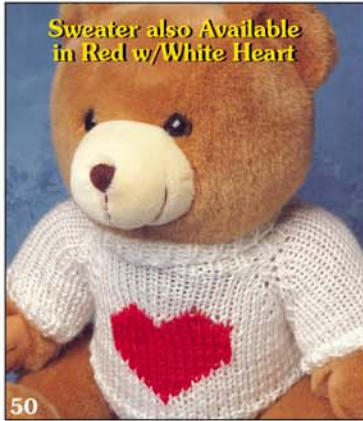

# ACCESSORIES FOR AGES OVER 12

Accessories shown with asterisk  can be substituted for tee shirt at no additional cost.

BOUGHT ALONE price, does NOT include an imprint.

Sweater also Available in Red w/White Heart