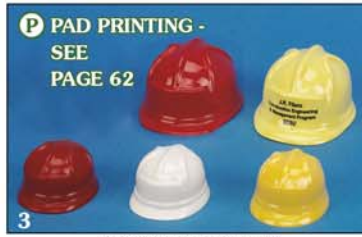

P PAD PRINTING - SEE PAGE 62

3 CONSTRUCTION