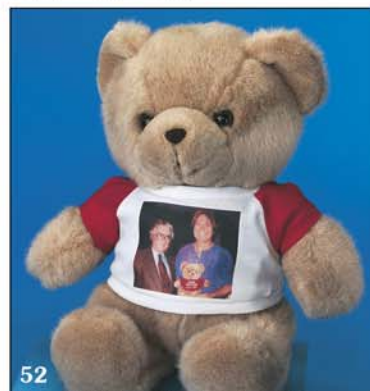

FULL COLOR IMPRINT

45	A-SPEC	WIRE SPECTACLES	GOLD - BLACK	$ 0.96*	$ 1.57	6TS - BBTS - STS - MTS	N/A
46	A-GTR	FELT GUITAR	BROWN	$ 1.36*	$ 2.31	6TS - BBTS - STS - MTS - LTS	1 1/2" x 1 1/2"
47	A-TAG/FC	FELT CIRCLE	RED - WHITE - ROYAL - BLACK	$ 0.98*	$ 1.63	ALL	1 1/2" x 1 1/2"
48	A-TAG/FH	FELT HEART	RED	$ 0.98*	$ 1.63	ALL	1 1/2" x 1 1/2"
49	A-STETH	STETHOSCOPE	BLACK & WHITE	$ 1.33*	$ 2.26	6TS - BBTS - STS - MTS	1 1/2" x 1 1/2" - 1" x 1"