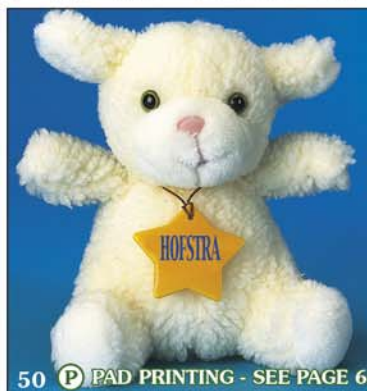

PLASTIC LOGO TAGS

45	A-SPEC	WIRE SPECTACLES	GOLD - BLACK	$ 0.96*	$ 1.57	6TS - BBTS - STS - MTS	N/A
46	A-GTR	FELT GUITAR	BROWN	$ 1.36*	$ 2.31	6TS - BBTS - STS - MTS - LTS	1 1/2" x 1 1/2"
47	A-TAG/FC	FELT CIRCLE	RED - WHITE - ROYAL - BLACK	$ 0.98*	$ 1.63	ALL	1 1/2" x 1 1/2"
48	A-TAG/FH	FELT HEART	RED	$ 0.98*	$ 1.63	ALL	1 1/2" x 1 1/2"
49	A-STETH	STETHOSCOPE	BLACK & WHITE	$ 1.33*	$ 2.26	6TS - BBTS - STS - MTS	1 1/2" x 1 1/2" - 1" x 1"

50 P PAD PRINTING - SEE PAGE 62