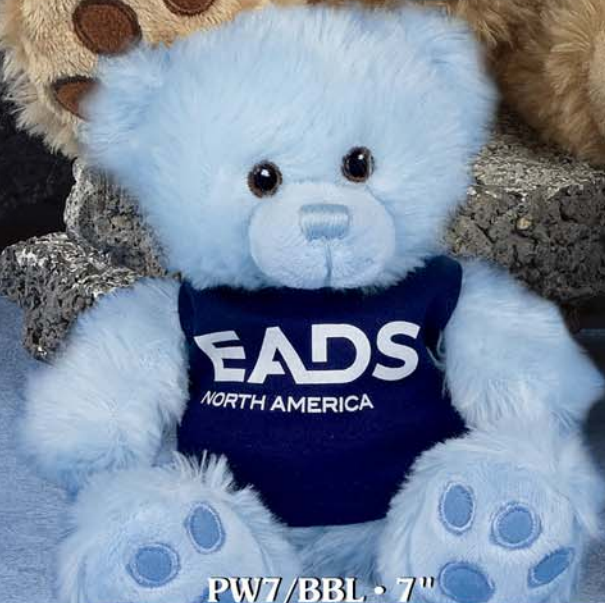

PW7/BPK • 7"

PW10/WHT • 10"

7" & 10" ©

**"PATCHES"™
PAW
BEAR**

NEW!

PW10/BPK • 10"

**EMBROIDERED
EYES!!**

**NEW!
LUSHPLUSH™
MATERIAL**

PW10/BEI • 10"

PW7/BBL • 7"

PW10/BRN • 10"

STYLE #	SIZE	DESCRIPTION	SIZE CODE	CASE PACK	24	100	250	500	1000+
PW7	7"	"PATCHES" PAW BEAR™	6TS	96	7.80	7.48	6.56	6.23	5.92
PW10	10"	"PATCHES" PAW BEAR™	MTS	24	10.54	10.25	9.03	8.37	8.08