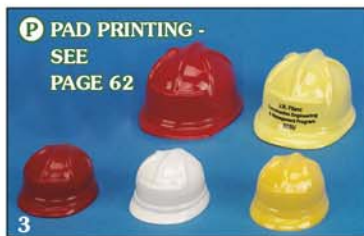

P PAD PRINTING - SEE PAGE 62

3
CONSTRUCTION