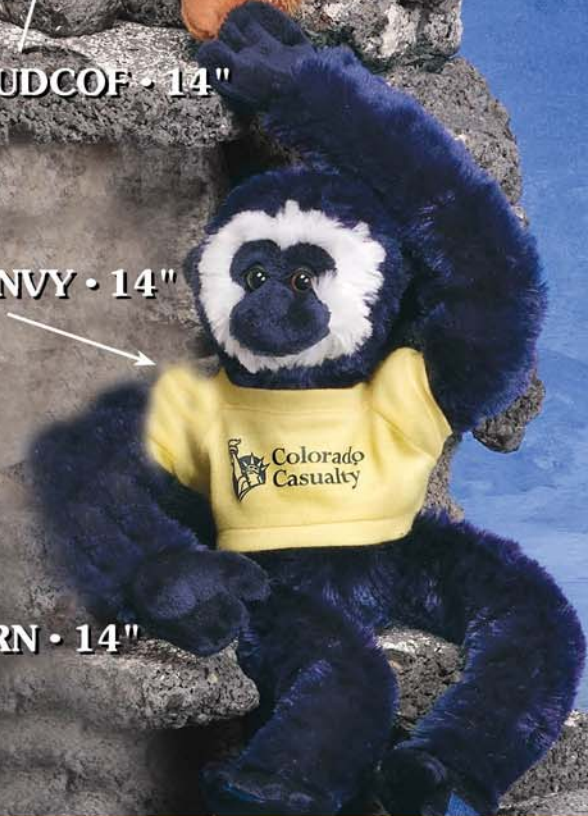

"SOF-FUR"

CLS14MKY/B • 14"

CL14MKY-RUDCOF • 14"

CLS14MKY/W • 14"

CLS14MKY/NVY • 14"

CLS14FLP/BRN • 14"

STYLE #	SIZE	DESCRIPTION	SIZE CODE	CASE PACK	24	100	250	500	1000+
CU16	16"	CUBBY BEAR™	LTS	8	13.03	12.64	11.08	10.53	10.00
CLS14	14"	CLINGERS™	BBTS/STS	24	11.40	10.94	9.60	9.12	8.66