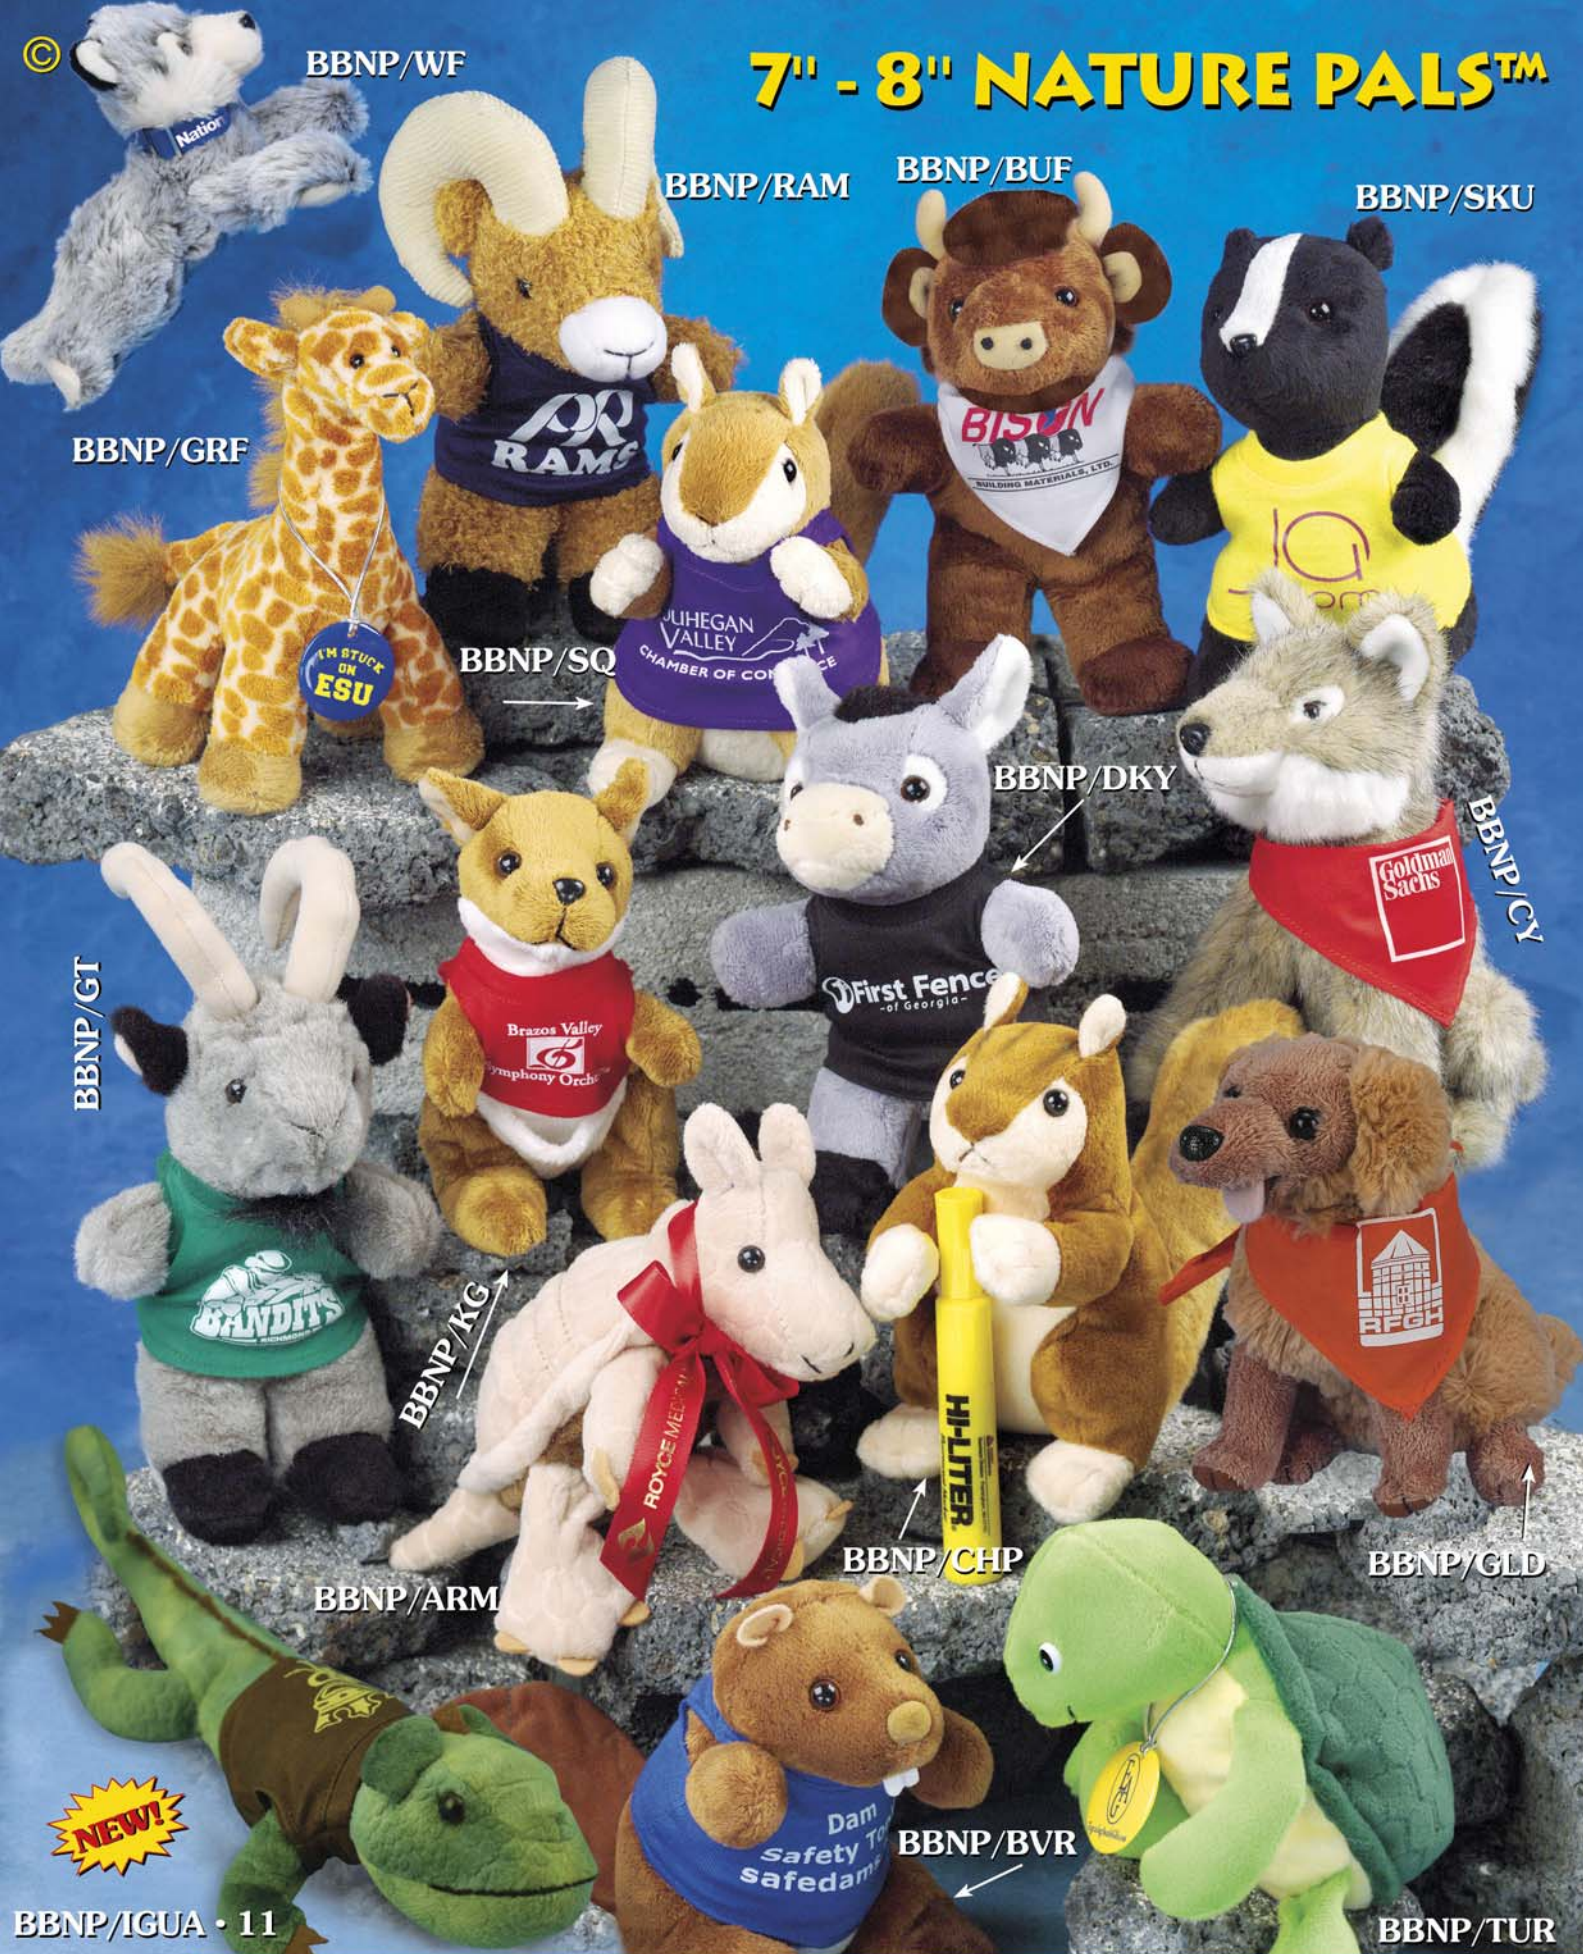

©

7" - 8" NATURE PALS™

BBNP/WF

BBNP/RAM

BBNP/BUF

BBNP/SKU

BBNP/GRF

BBNP/SQ

BBNP/TUR

NEW!

BBNP/IGUA • 11

STYLE #	SIZE	DESCRIPTION	SIZE CODE	CASE PACK	24	100	250	500	1000+
BBNP	7"	NATURE PALS™	BBTS	72	8.40	8.10	6.96	6.65	6.40

PRICES INCLUDE A ONE STANDARD COLOR IMPRINT ON A TEE OR OTHER ACCESSORY.