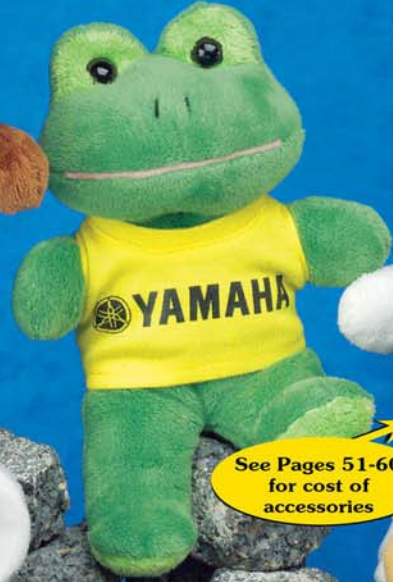

# 7" - 8" BEAN BAG PALSTM

BBP/BUL

BBP/FG

BBP/BNY-W

BBP/PY

See Pages 51-60 for cost of accessories

See Pages 51-60 for cost of accessories

BBP/CW

BBP/MS

BBP/WF

BBP/DG

BBP/PG

BBP/DL

BBP/LE

BBP/FX

STYLE #	SIZE	DESCRIPTION	SIZE CODE	CASE PACK	24	100	250	500	1000+
BBP	7" & 8"	BEAN BAG PALSTM	BBTS	72	7.29	7.00	6.14	5.83	5.54