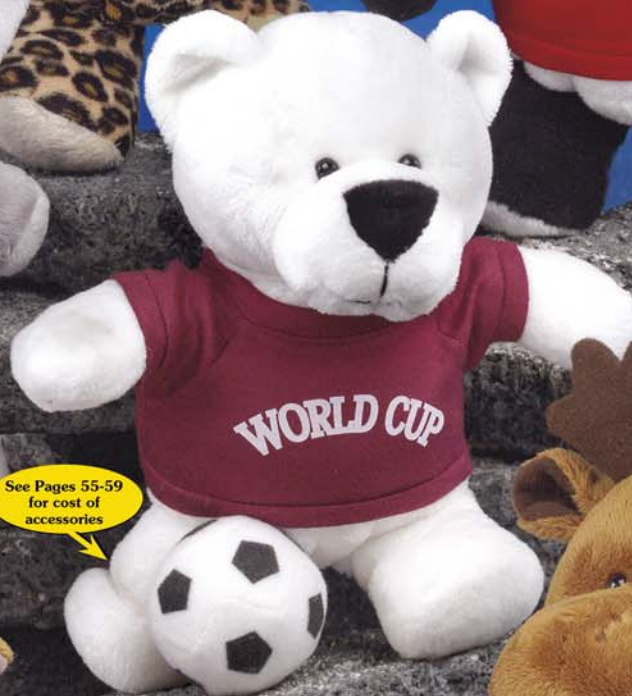

See Pages 55-59
for cost of
accessories