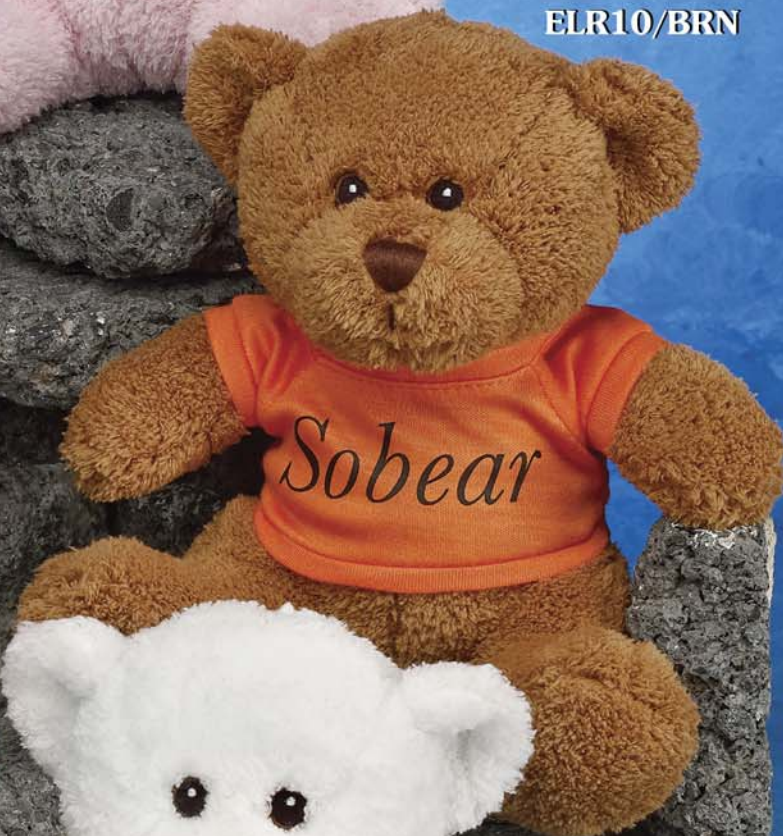

ELR10/PND

ELR10/BPK

©

10" "ELRUD" BEARS™

EMBROIDERED EYES!!

"SOFT-FUR"

ELR10/BRN

ELR10/CHC

ELR10/WHT

MAY REQUIRE A MEDIUM SIZE OUTFIT

STYLE #	SIZE	DESCRIPTION	SIZE CODE	CASE PACK	24	100	250	500	1000+
ELR10	10"	ELRUD BEARS™	STS	48	8.40	8.10	7.20	6.90	6.54

PRICES INCLUDE A ONE STANDARD COLOR IMPRINT ON A TEE OR OTHER ACCESSORY.