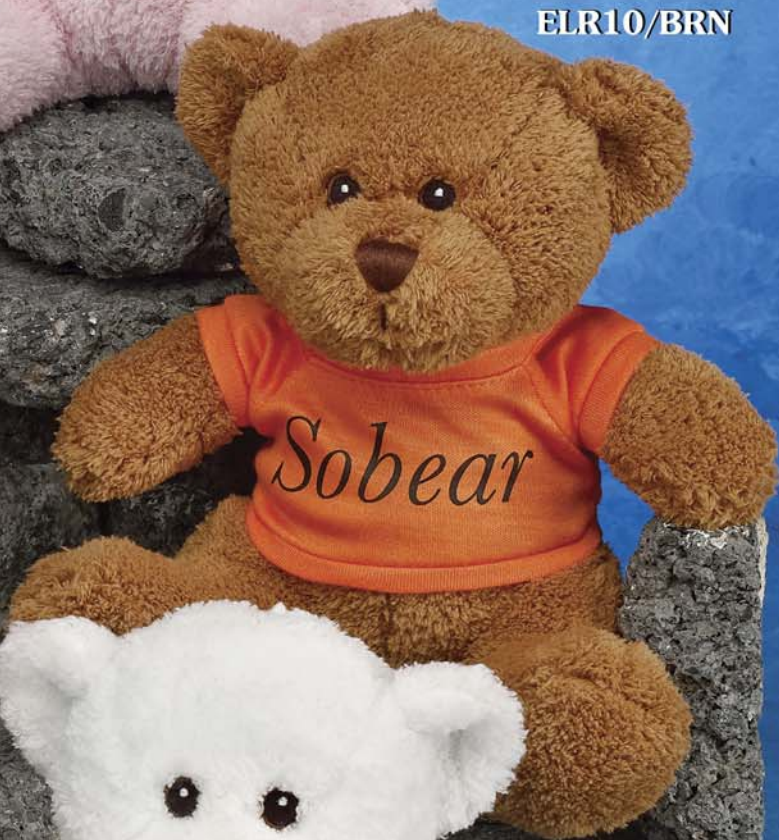

ELR10/PND

ELR10/BPK

©

10" "ELRUD" BEARS™

EMBROIDERED EYES!!

"SOFT-FUR"

ELR10/BRN

ELR10/CHC

ELR10/WHT

MAY REQUIRE A MEDIUM SIZE OUTFIT

STYLE #	SIZE	DESCRIPTION	SIZE CODE	CASE PACK	24	100	250	500	1000+
ELR10	10"	ELRUD BEARS™	STS	48	7.52	7.29	6.39	6.07	5.77

PRICES INCLUDE A ONE STANDARD COLOR IMPRINT ON A TEE OR OTHER ACCESSORY.