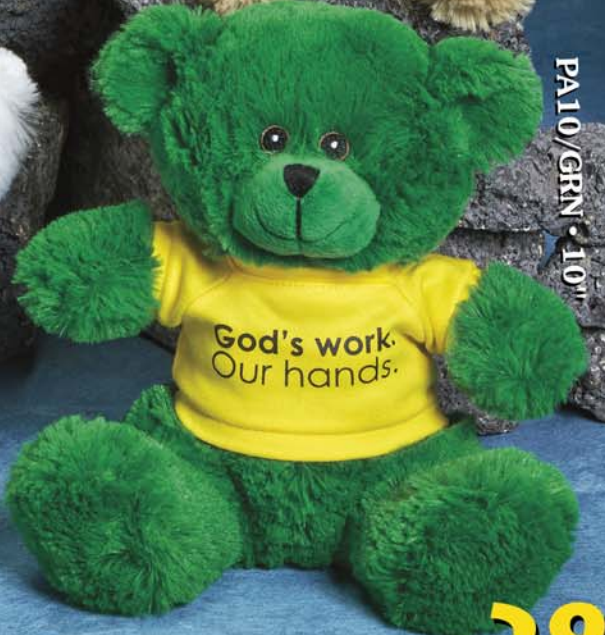

PA10/GRN • 10"