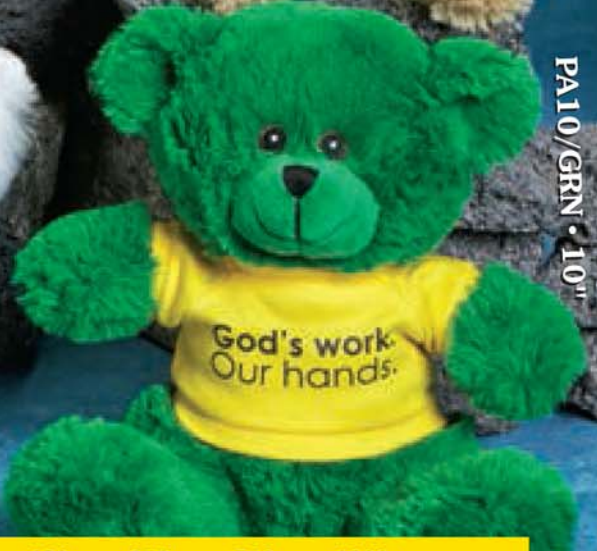

EMBROIDERED EYES!!

7" - 10" "PATTY" BEARS™

©

PA10/RED • 10"

PA10/ORG • 10"

PA10/YEL • 10"

PA10/BLU • 10"

PA10/BRN • 10"

PA7/BRN • 7"

PA7/BEI • 7"

PA10/GRN • 10"

STYLE #	SIZE	DESCRIPTION	SIZE CODE	CASE PACK	24	100	250	500	1000+
PA7	7"	PATTY BEAR™	BBTS	96	6.51	6.32	5.54	5.26	5.00
PA10	10"	PATTY BEAR™	STS	48	7.92	7.68	6.73	6.40	6.08

PRICES INCLUDE A ONE STANDARD COLOR IMPRINT ON A TEE OR OTHER ACCESSORY.