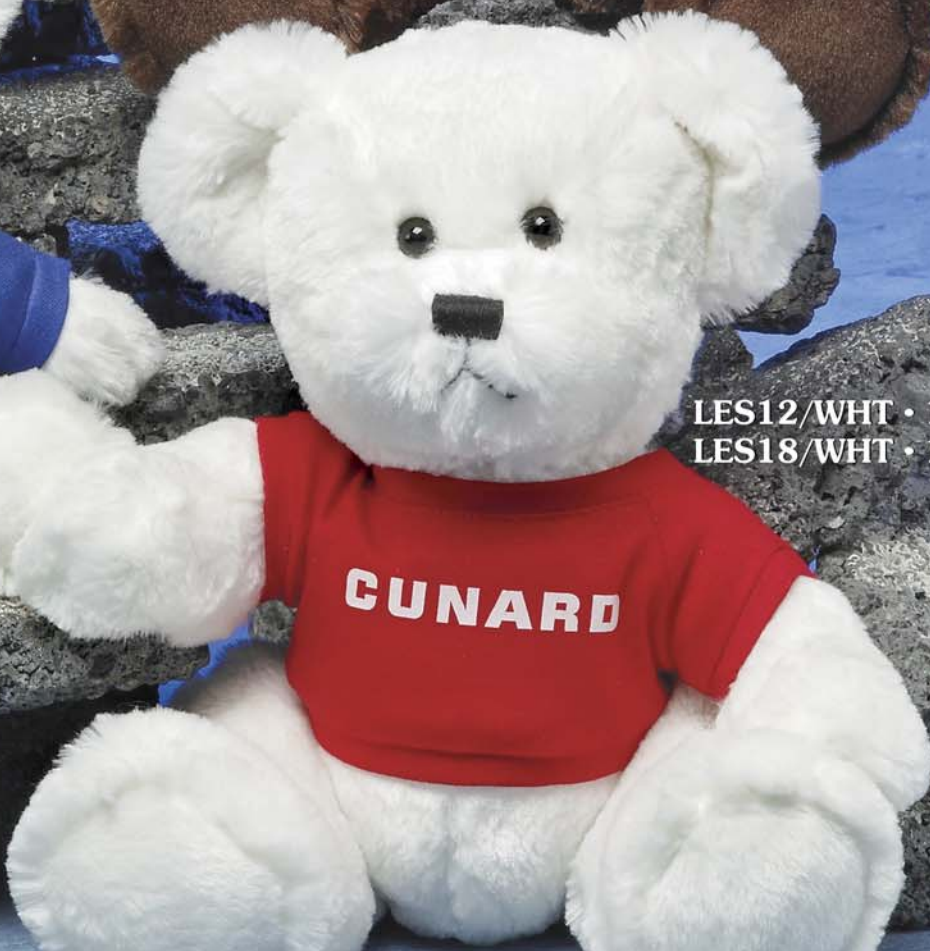

8", 12", 18" LESLIE BEARS™

COMES WITH A RIBBON AROUND THE NECK. MAY BE REMOVED UPON REQUEST.

NEW!
LUSHPLUSH™
MATERIAL

LES8/BRN • 8"

LES12/BRN • 12"
LES18/BRN • 18"

LES8/WHT • 8"

LES12/WHT • 12"
LES18/WHT • 18"