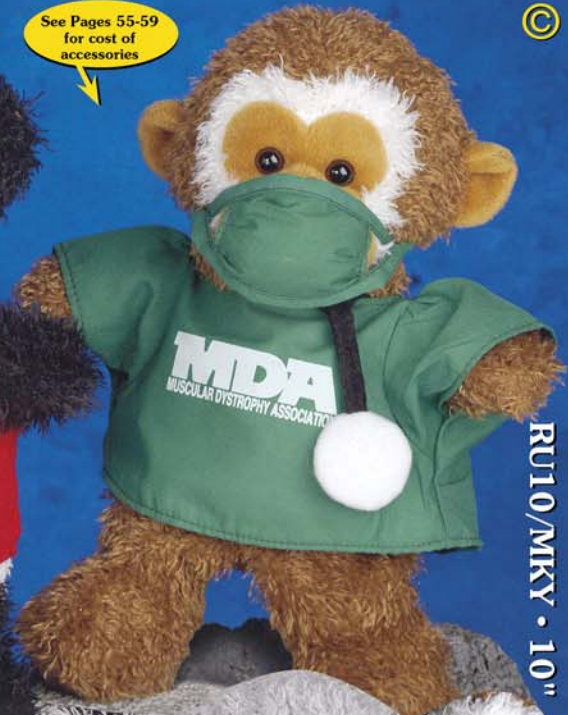

# 10" RUDDLY™ FAMILY

RU10/PND • 10"

See Pages 55-59 for cost of accessories

©

RU10/M • 10"

RU10/MKY • 10"

RU10/C-BLK • 10"

RU10/BNY • 10"

RU10/EL • 10"

RU10/K • 10"

See Pages 55-59 for cost of accessories

See Pages 55-59 for cost of accessories

RU10/AG • 10"

STYLE #	SIZE	DESCRIPTION	SIZE CODE	CASE PACK	24	100	250	500	1000+
RU10	10"	RUDDLY™ FAMILY	STS	48	8.33	8.10	6.73	6.40	6.08