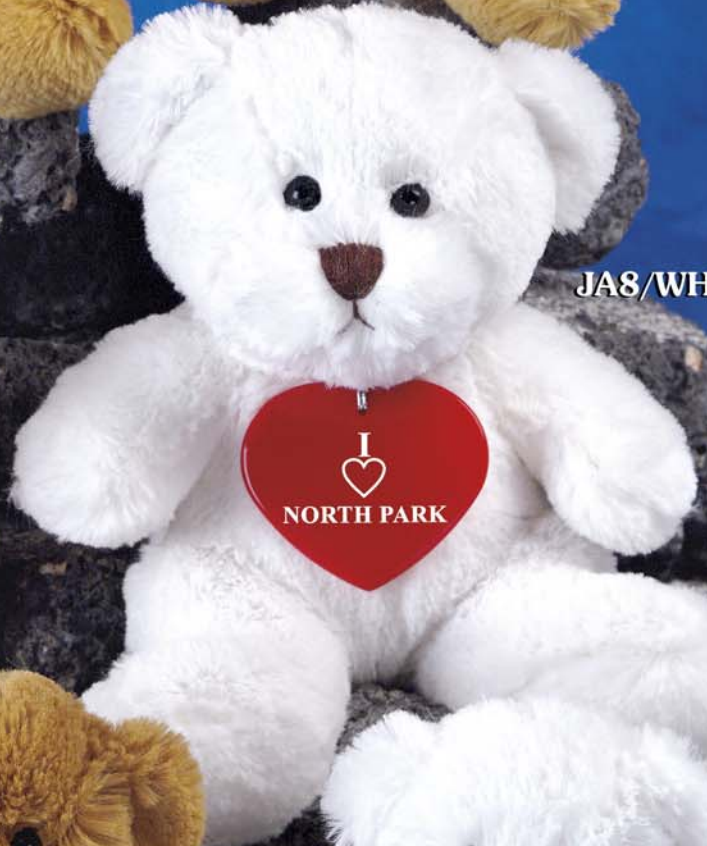

"BEARY" SOFT! ©

JAMIE BEAR™
6", 8"

JA8/TAN • 8"

JA6/TAN • 6"

JA8/BRN • 8"

JA8/WHT • 8"

JA6/BRN • 6"

JA6/WHT • 6"

STYLE #	SIZE	DESCRIPTION	SIZE CODE	CASE PACK	24	100	250	500	1000+
JA6	6"	JAMIE BEAR™	6TS	120	6.01	5.83	5.11	4.86	4.62
JA8	8"	JAMIE BEAR™	8TS	72	7.92	7.68	6.73	6.40	6.08

PRICES INCLUDE A ONE STANDARD COLOR IMPRINT ON A TEE OR OTHER ACCESSORY.