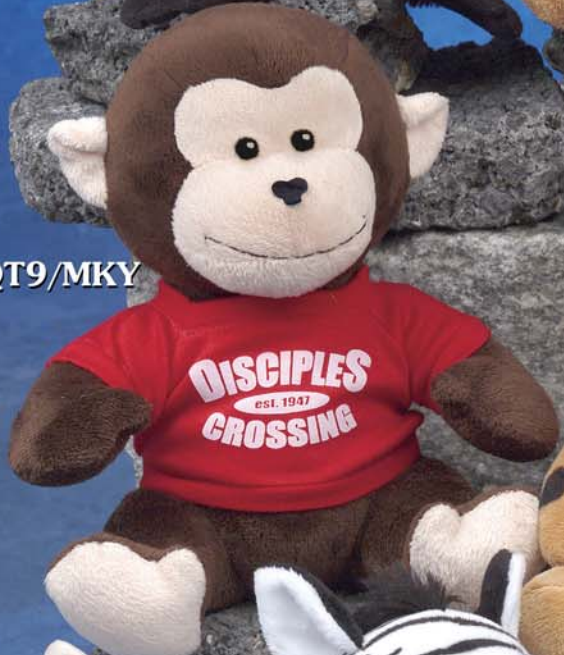

**MOST STYLES WITH EMBROIDERED EYES. JUST ASK!**

# 9" Q-TEE COLLECTION™

QT9/L ©

QT9/GOR

QT9/TG

QT9/MKY

QT9/HPO

See Pages 51-60 for cost of accessories

QT9/CHEE

QT9/WF

QT9/AG

QT9/ZEB

STYLE #	SIZE	DESCRIPTION	SIZE CODE	CASE PACK	24	100	250	500	1000+
QT9	9"	Q-TEE COLLECTION™	STS	48	7.92	7.68	6.74	6.40	6.08

PRICES INCLUDE A ONE STANDARD COLOR IMPRINT ON A TEE OR OTHER ACCESSORY.