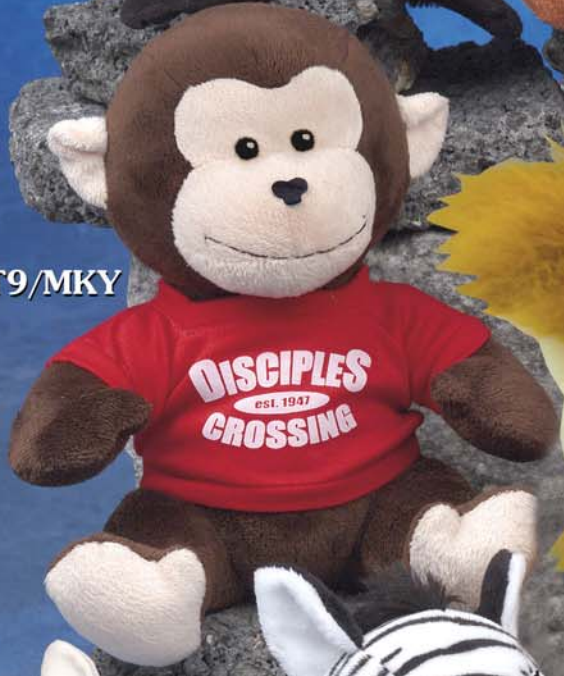

MOST STYLES WITH EMBROIDERED EYES. JUST ASK!

# 9" Q-TEE COLLECTION™

QT9/L ©

**NEW!**

QT9/GOR

QT9/TG

QT9/MKY

QT9/HPO

See Pages 55-59 for cost of accessories

QT9/SQ

QT9/WF

QT9/ZEB

QT9/AG

STYLE #	SIZE	DESCRIPTION	SIZE CODE	CASE PACK	24	100	250	500	1000+
QT9	9"	Q-TEE COLLECTION™	STS	48	8.90	8.35	7.37	7.10	6.82

PRICES INCLUDE A ONE STANDARD COLOR IMPRINT ON A TEE OR OTHER ACCESSORY.