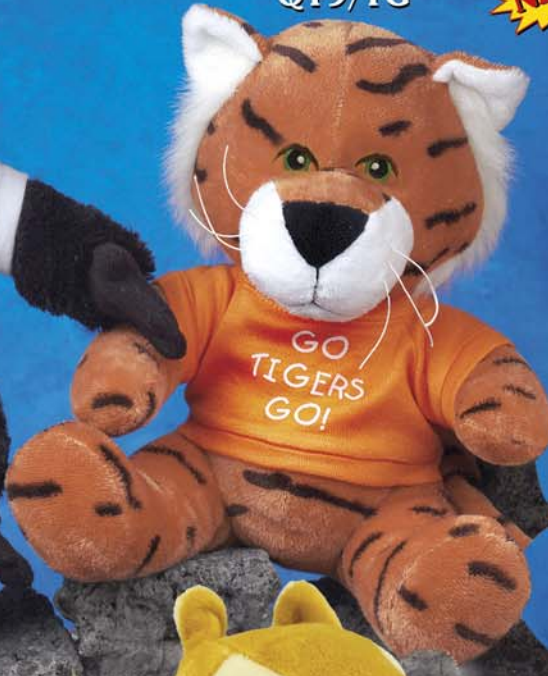

MOST STYLES WITH EMBROIDERED EYES. JUST ASK!

# 9" Q-TEE COLLECTION™

QT9/L ©

**NEW!**

QT9/GOR

QT9/TG

QT9/MKY

QT9/HPO

See Pages 55-59 for cost of accessories

QT9/SQ

QT9/WF

QT9/ZEB

QT9/AG

STYLE #	SIZE	DESCRIPTION	SIZE CODE	CASE PACK	24	100	250	500	1000+
QT9	9"	Q-TEE COLLECTION™	STS	48	8.90	8.35	7.37	7.10	6.82

PRICES INCLUDE A ONE STANDARD COLOR IMPRINT ON A TEE OR OTHER ACCESSORY.