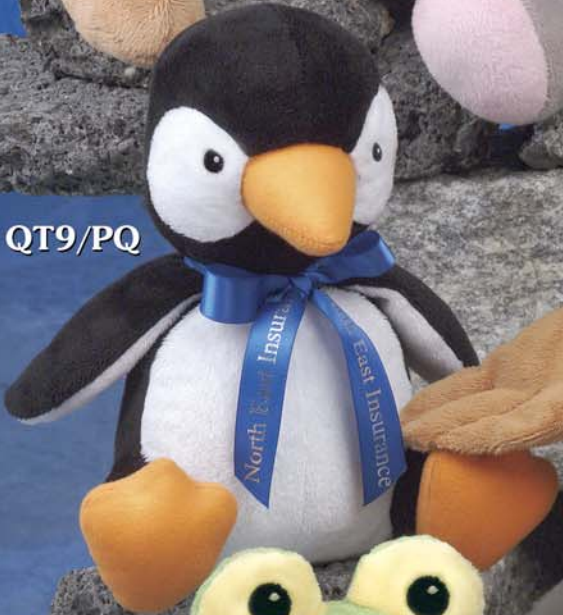

9" Q-TEE COLLECTION™

QT9/KG

QT9/M

MOST STYLES WITH EMBROIDERED EYES. JUST ASK!

3KG

QT9/MS

See Pages 51-60 for cost of accessories

QT9/PQ

QT9/EG

QT9/OW

QT9/FG

See Pages 51-60 for cost of accessories

QT9/RCN

STYLE #	SIZE	DESCRIPTION	SIZE CODE	CASE PACK	24	100	250	500	1000+
QT9	9"	Q-TEE COLLECTION™	STS	48	7.92	7.68	6.74	6.40	6.08
3KG	3"	BABY JOEY	2TS	48	2.49	2.36	2.13	2.02	1.92