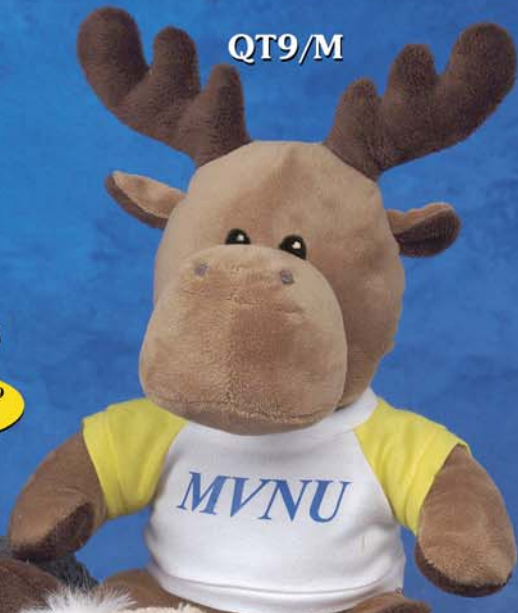

9" Q-TEE COLLECTION™

QT9/KG

QT9/M

MOST STYLES WITH EMBROIDERED EYES. JUST ASK!

3KG

QT9/MS

See Pages 55-59 for cost of accessories

QT9/PQ

QT9/EG

QT9/OW

QT9/RCN

QT9/FG

QT9/UN

STYLE #	SIZE	DESCRIPTION	SIZE CODE	CASE PACK	24	100	250	500	1000+
QT9	9"	Q-TEE COLLECTION™	STS	48	8.90	8.35	7.37	7.10	6.82
3KG	3"	BABY JOEY (SOLD NAKED ONLY)	3TS	96	1.65	1.55	1.30	1.25	1.16