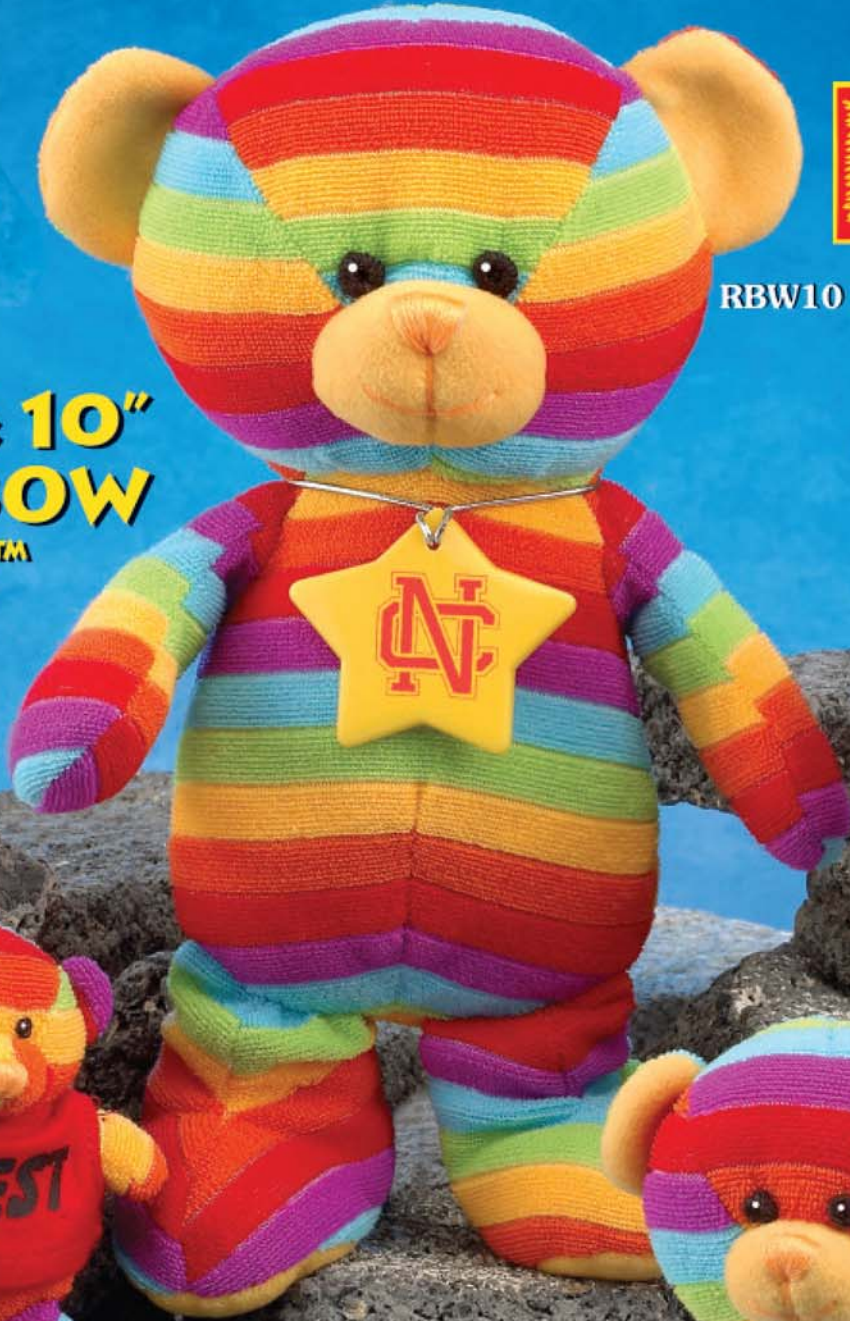

EMBROIDERED EYES!!

4", 7" & 10" RAINBOW BEARS™

RBW10 • 10"

RBW4FP • 4"
FINGER PUPPET

RBW4KC • 4"

RBW7 • 7"

STYLE #	SIZE	DESCRIPTION	SIZE CODE	24	100	250	500	1000+
RBW10	10"	RAINBOW BEAR™	MTS	7.54	7.31	6.58	6.25	6.00
RBW7	7"	RAINBOW BEAR™	BBTS	5.60	5.43	4.89	4.65	4.46
RBW4KC	4"	RAINBOW KEY CHAIN™	2TS	4.28	4.15	3.74	3.55	3.41
RBW4FP	4"	RAINBOW FINGER PUPPET	2TS	4.28	4.15	3.74	3.55	3.41