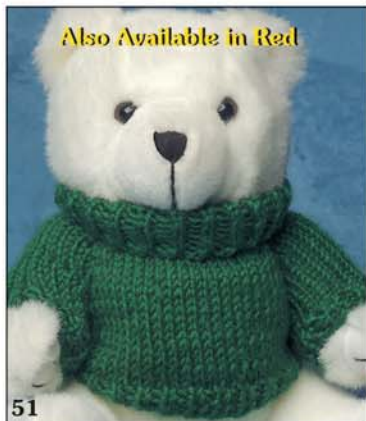

# ACCESSORIES FOR AGES OVER 12

Accessories shown with asterisk ( \* ) can be substituted for tee shirt at no additional cost. BOUGHT ALONE price, does NOT include an imprint.

Sweater also Available in Red w/White Heart

50

SWEATER W/HEART

Also Available in Red

51

SWEATER

52

CAPE

53