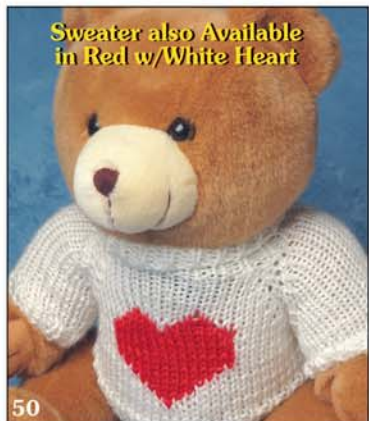

# ACCESSORIES FOR AGES OVER 12

Accessories shown with asterisk ( \* ) can be substituted for tee shirt at no additional cost. BOUGHT ALONE price, does NOT include an imprint.

Sweater also Available in Red w/White Heart