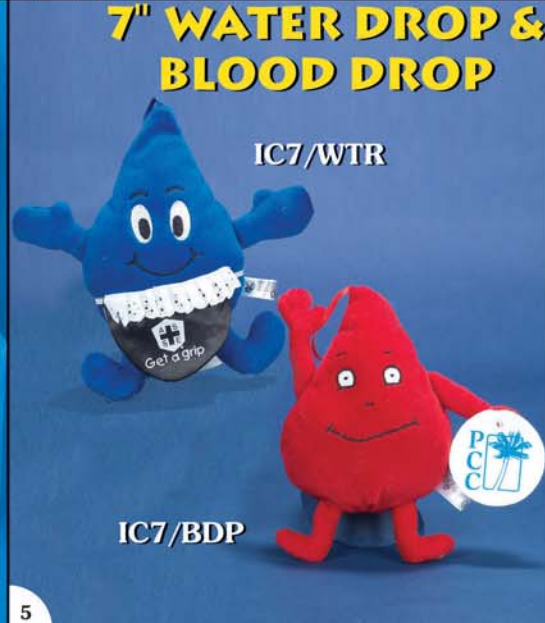

Q6/FSH-A FISH

3

4"

4JT-A

SOLD AS AN ASSORTMENT

4

7" WATER DROP & BLOOD DROP

IC7/WTR