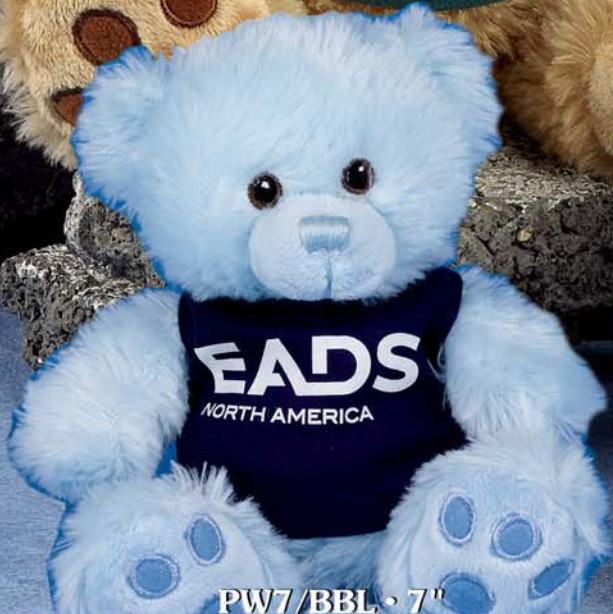

PW7/BPK • 7"

PW10/WHT • 10"

7" & 10" ©

# "PATCHES"™ PAW BEAR

"SO-FUR"

**NEW!**

**EMBROIDERED EYES!!**

PW10/BEI • 10"

PW7/BBL • 7"

PW10/BRN • 10"

STYLE #	SIZE	DESCRIPTION	SIZE CODE	CASE	PACK	24	100	250	500	1000+
PW7	7"	"PATCHES" PAW BEAR™	BBTS	96	7.04	6.83	6.14	5.84	5.60	
PW10	10"	"PATCHES" PAW BEAR™	MTS	24	9.88	9.58	8.62	8.19	7.86	