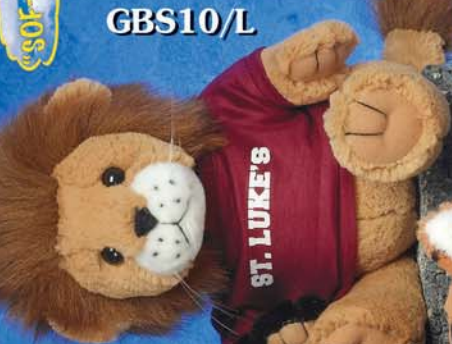

W ©

10" - "GOOD-BUY" BUNCH™

See Pages 52-60 for cost of accessories

GBS10/CW

GBS10/PG

GB10WF

"SOFT-FUR"

GBS10/L

GBS10/MKY

GBS10/CG

GBS10/MKY

GBS10/CG

GBS10/MKY

GBS10/DGN

See Pages 52-60 for cost of accessories

See Pages 52-60 for cost of accessories

STYLE #	SIZE	DESCRIPTION	SIZE CODE	CASE PACK	24	100	250	500	1000+
GBS10	10"	"GOOD-BUY" BEARS™	MTS	48	9.78	9.48	8.54	8.11	7.78

COMES WITH A BOWTIE. MAY BE REMOVED UPON REQUEST.