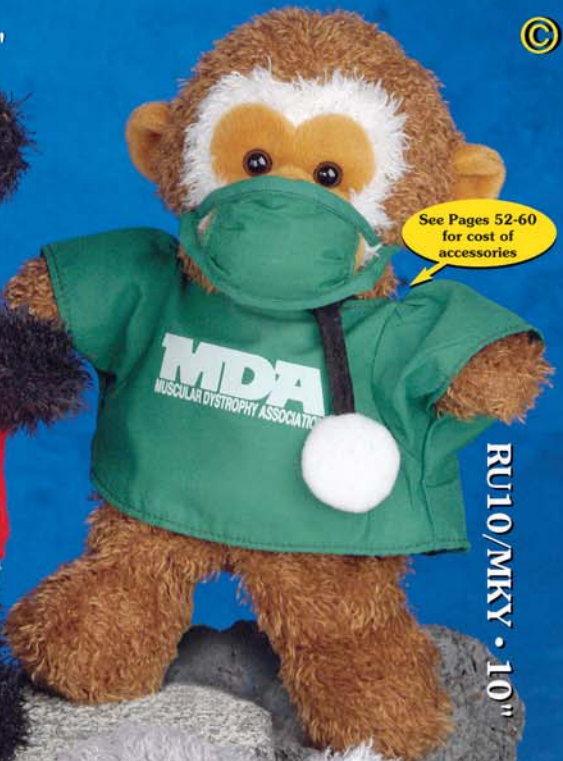

10" RUDDLY™ FAMILY RU10/PND • 10"

RU10/M • 10"

See Pages 52-60 for cost of accessories

RU10/MKY • 10"

RU10/BNY • 10"

RU10/EL • 10"

See Pages 52-60 for cost of accessories

RU10/AG • 10"

RU10/K • 10"

STYLE #	SIZE	DESCRIPTION	SIZE CODE	CASE PACK	24	100	250	500	1000+
RU10	10"	RUDDLY™ FAMILY	STS	48	6.27	6.08	5.47	5.20	4.99