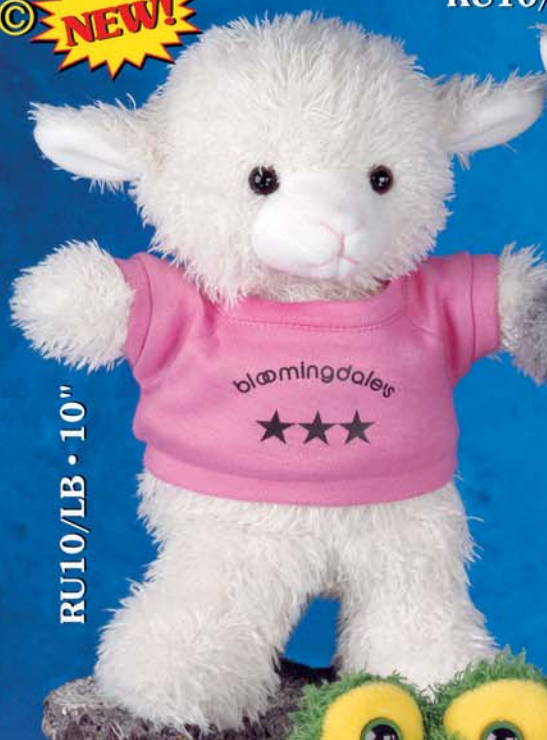

© **NEW!**

RU10/DKY • 10"

**10" RUDDLY™ FAMILY**

RU10/LB • 10"

RU10/DG • 10"  
RU16/DG • 16"

RU10/DL • 10"

RU10/FG • 10"

RU10/PY • 10"

RU10/CW • 10"

RU10/PG • 10"

RU10/DK • 10"

STYLE #	SIZE	DESCRIPTION	SIZE CODE	CASE PACK	24	100	250	500	1000+
RU10	10"	RUDDLY FAMILY	STS	48	6.27	6.08	5.47	5.20	4.99
RU10/DL	10"	RUDDLY DALMATIAN	STS	48	7.04	6.83	6.14	5.84	5.60
RU16/DG	16"	RUDDLY DOG	LTS	24	11.53	11.19	10.07	9.56	9.18