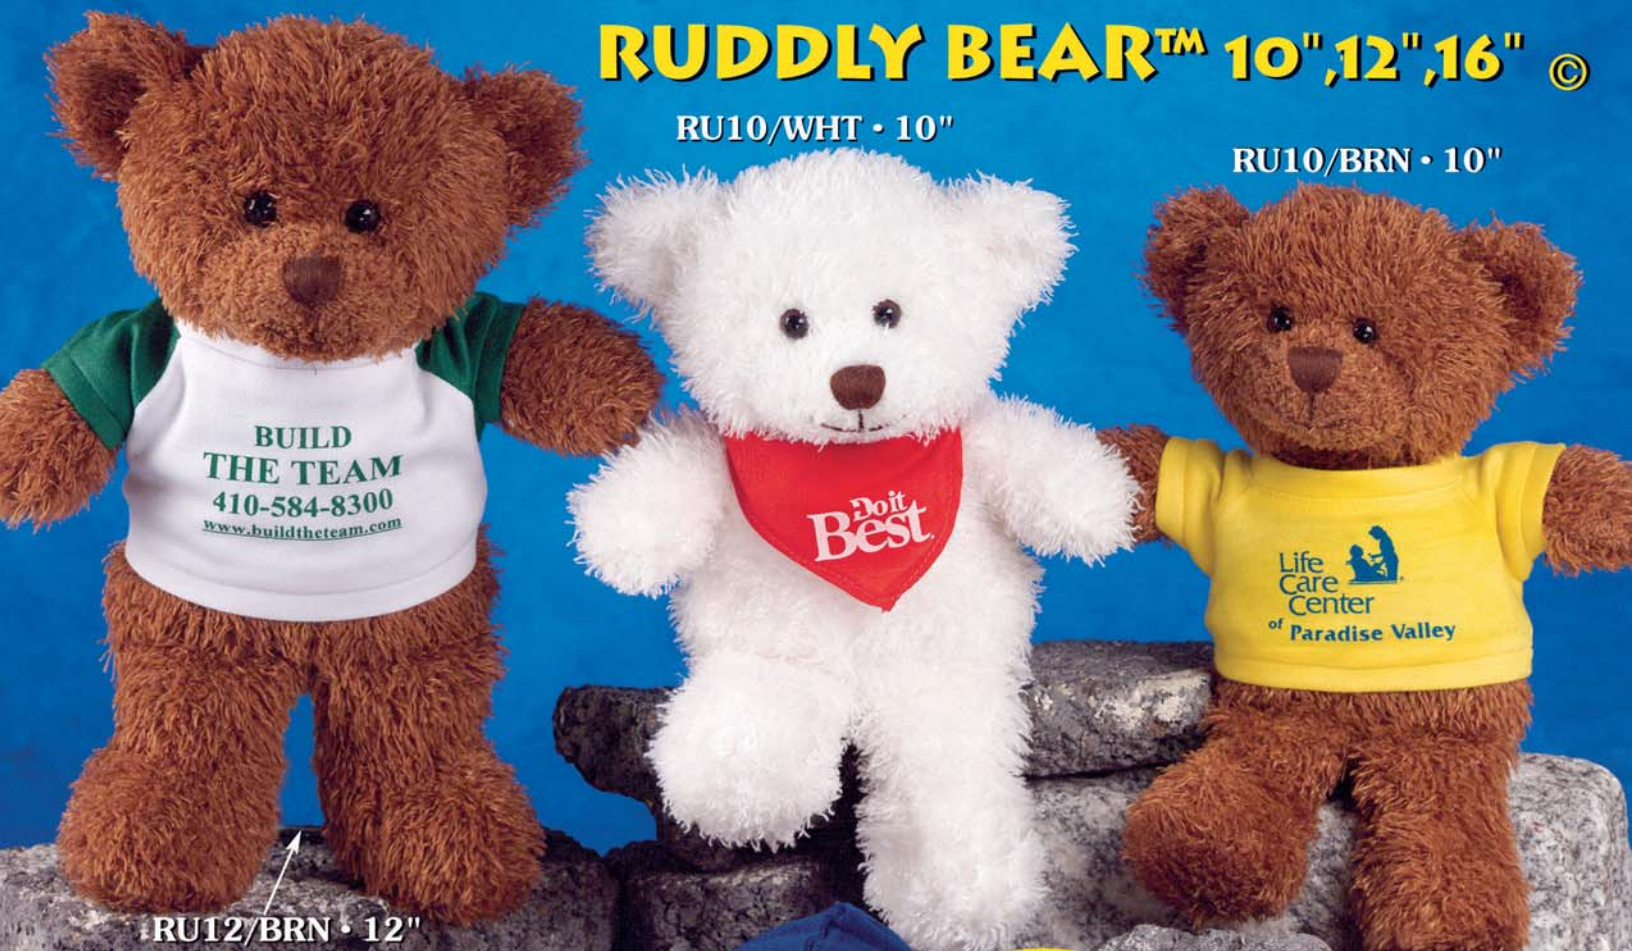

RUDDLY BEAR™ 10", 12", 16" ©

RU10/WHT • 10"

RU10/BRN • 10"

RU12/BRN • 12"
RU16/BRN • 16"

See Pages 52-60
for cost of
accessories