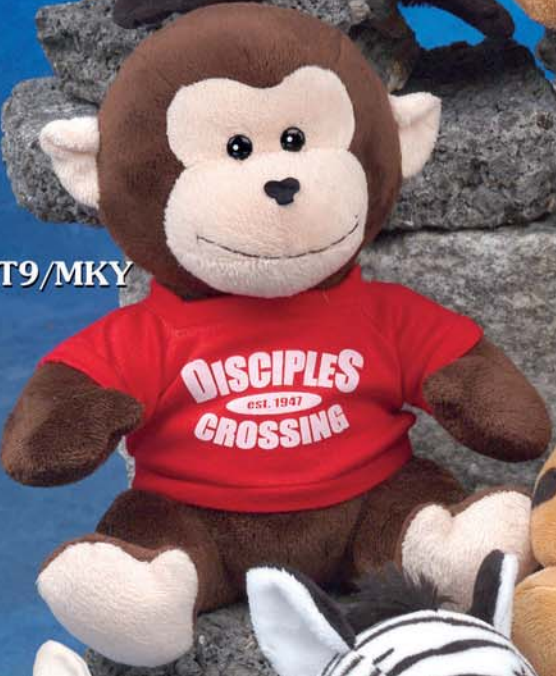

MANY STYLES WITH EMBROIDERED EYES. JUST ASK!

# 9" Q-TEE COLLECTION™

©

QT9/GOR

QT9/TG

QT9/L

QT9/MKY

QT9/HPO

QT9/CHEE

QT9/WF

QT9/ZEB

QT9/AG

STYLE #	SIZE	DESCRIPTION	SIZE CODE	CASE PACK	24	100	250	500	1000+
QT9	9"	Q-TEE COLLECTION™	STS	48	7.64	7.41	6.68	6.33	6.08